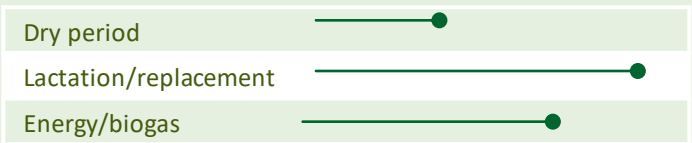

INTENDED USES

COMPOSITION

Late-cycle wheat
Medium-late cycle ryegrass

SEEDING RATE

190 –200 kg/ha

SOWING PERIOD

Autumn