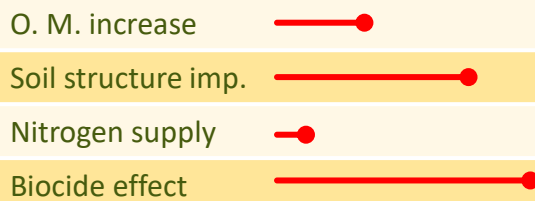

To maximize its effectiveness, terminate the green manure when the cereal is eared. The soil will be available for sowing of the following crop no earlier than the end of April/beginning of May.

COMPOSITION (3 SPECIES)

Early Triticale, Broad bean, Common vetch.

CYCLE

Annual (mid-early)

SOWING PERIOD

Autumn

SEEDING RATE

150 – 160 Kg/ha

BENEFITS