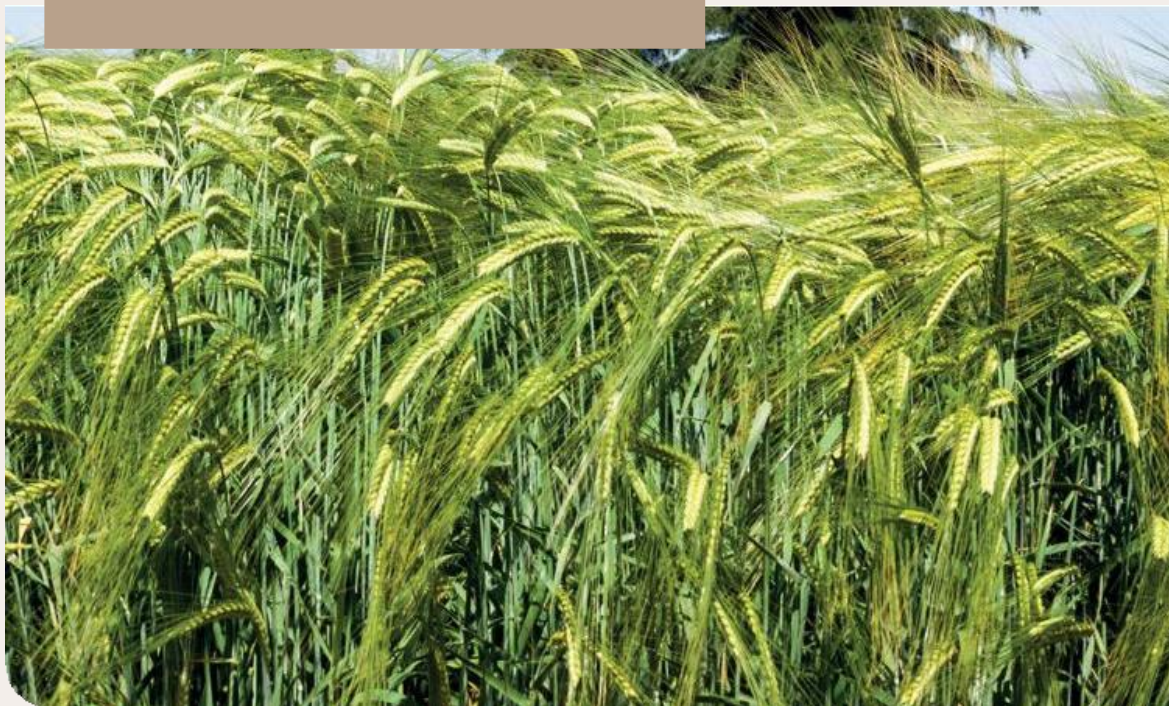

2-ROW BARLEY JUVENTA

MEDIUM CYCLE

Alternativo

• Very high yield potential

• Resistant to lodging

• Very high yield potential.

MAIN TRAITS	
Alternativity	Alternative
Head type	2-row
Plant height	Medium
Pedigree	Shuffle/2541

QUALITY	LOW	MEDIUM	HIGH
Hectoliter weight			
TKW (g)			
Usage type		Feed - Malting	

TOLLERANCES	LOW	MEDIUM	GOOD	EXCELLENT
Lodging				
Winter hardiness				
Powdery mildew				
Yellow mosaic				